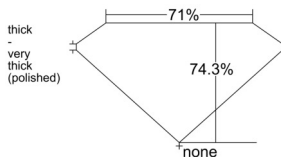

GIA®

FACSIMILE

GIA REPORT 3545150608

Verify this report at GIA.edu

GIA NATURAL DIAMOND DOSSIER®

December 04, 2025
GIA Report Number 3545150608
Shape and Cutting Style ..... Square Modified Brilliant
Measurements ..... 4.75 x 4.70 x 3.49 mm

GRADING RESULTS

Carat Weight ..... 0.70 carat
Color Grade ..... F
Clarity Grade SI1

ADDITIONAL GRADING INFORMATION

Polish ..... Excellent
Symmetry ..... Very Good
Fluorescence ..... None
Clarity Characteristics ..... Cloud, Crystal
Inscription(s): GIA 3545150608

PROPORTIONS

Profile not to actual proportions

GRADING SCALES

GIA COLOR SCALE		GIA CLARITY SCALE			
COLORLESS	D	VERY VERY SLIGHTLY INCLUDED	FLAWLESS		
	E		INTERNALLY FLAWLESS		
	F	VERY SLIGHTLY INCLUDED	VVS₁		
	G		VVS₂		
	H		VS₁		
	NEAR COLORLESS	I	SLIGHTLY INCLUDED	VS₂	
		J		SI₁	
		FAINT	K	INCLUDED	SI₂
			L		I₁
			M		I₂
VERT LIGHT	N	LIGHT	I₃		
	O				
	P				
	Q				
	R				
	S				
	T				
LIGHT	U				
	V				
	W				
	X				
Y					
Z