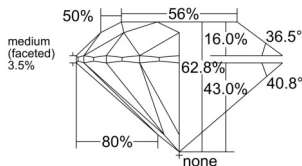

GIA®

FACSIMILE

GIA REPORT 3545161062

Verify this report at GIA.edu

GIA NATURAL DIAMOND DOSSIER®

December 04, 2025
GIA Report Number 3545161062
Shape and Cutting Style ..... Round Brilliant
Measurements ..... 4.46 - 4.48 x 2.81 mm

GRADING RESULTS

Carat Weight ..... 0.34 carat
Color Grade ..... F
Clarity Grade VS1
Cut Grade ..... Excellent

ADDITIONAL GRADING INFORMATION

Polish ..... Excellent
Symmetry ..... Excellent
Fluorescence ..... None
Clarity Characteristics..... Cloud, Crystal, Feather, Needle
Inscription(s): GIA 3545161062

PROPORTIONS

Profile to actual proportions