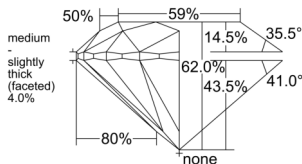

GIA®

FACSIMILE

GIA REPORT 3545177644

Verify this report at GIA.edu

GIA NATURAL DIAMOND DOSSIER®

December 08, 2025
GIA Report Number 3545177644
Shape and Cutting Style ..... Round Brilliant
Measurements ..... 6.20 - 6.24 x 3.86 mm

GRADING RESULTS

Carat Weight ..... 0.93 carat
Color Grade ..... G
Clarity Grade S11
Cut Grade ..... Excellent

ADDITIONAL GRADING INFORMATION

Polish ..... Excellent
Symmetry ..... Excellent
Fluorescence ..... Strong Blue
Clarity Characteristics ..... Cloud, Crystal
Inscription(s): GIA 3545177644

PROPORTIONS

Profile to actual proportions