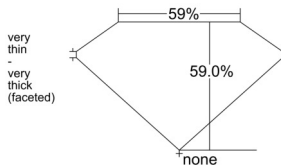

GIA®

FACSIMILE

GIA REPORT 3545182257

Verify this report at GIA.edu

GIA NATURAL DIAMOND DOSSIER®

December 05, 2025
GIA Report Number 3545182257
Shape and Cutting Style ..... Heart Brilliant
Measurements ..... 4.63 x 5.41 x 3.19 mm

GRADING RESULTS

Carat Weight ..... 0.46 carat
Color Grade I
Clarity Grade VS1

ADDITIONAL GRADING INFORMATION

Polish ..... Excellent
Symmetry ..... Excellent
Fluorescence ..... Faint
Clarity Characteristics ..... Crystal, Pinpoint
Inscription(s): GIA 3545182257

PROPORTIONS

Profile not to actual proportions

GRADING SCALES

GIA COLOR SCALE		GIA CLARITY SCALE			
COLORLESS	D	VERY VERY SLIGHTLY INCLUDED	FLAWLESS		
	E		INTERNALLY FLAWLESS		
	F		VVS₁		
	G		VVS₂		
	NEAR COLORLESS	H	VERY SLIGHTLY INCLUDED	VS₁	
		I		VS₂	
		FAINT	J	SLIGHTLY INCLUDED	SI₁
			K		SI₂
	L		I₁		
	M		I₂		
N	I₃				
O					
VERT LIGHT	P	INCLUDED			
	Q				
	R				
	S				
	T				
	U				
	V				
	W				
LIGHT	X				
	Y				
	Z