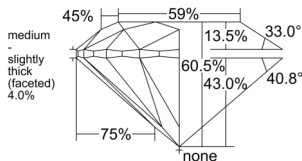

GIA®

FACSIMILE

GIA REPORT

3545187154

Verify this report at GIA.edu

GIA NATURAL DIAMOND DOSSIER®

December 09, 2025
GIA Report Number 3545187154
Shape and Cutting Style ..... Round Brilliant
Measurements ..... 3.64 - 3.66 x 2.21 mm

GRADING RESULTS

Carat Weight ..... 0.18 carat
Color Grade ..... D
Clarity Grade VVS1
Cut Grade ..... Excellent

ADDITIONAL GRADING INFORMATION

Polish ..... Excellent
Symmetry ..... Excellent
Fluorescence ..... None
Clarity Characteristics ..... Pinpoint
Inscription(s): GIA 3545187154

PROPORTIONS

Profile to actual proportions

GRADING SCALES

GIA COLOR SCALE

COLORLESS	D
	E
	F
	G
	H
	I
	J
NEAR COLORLESS	K
	L
Faint	M
	N
	O
	P
Very Light	Q
	R
	S
	T
	U
	V
Light	W
	X
	Y
	Z

GIA CLARITY SCALE

FLAWLESS	VERY VERY SLIGHTLY INCLUDED	VS₁	VS₂	SL₁	SL₂	I₁	I₂	I₃				
									VERY SLIGHTLY INCLUDED	VERY SLIGHTLY INCLUDED	SLIGHTLY INCLUDED	INCLUDED

GIA CUT SCALE

EXCELLENT
VERY GOOD
GOOD
FAIR
POOR