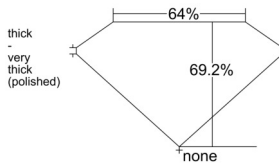

GIA®

FACSIMILE

GIA REPORT 3545187978

Verify this report at GIA.edu

GIA NATURAL DIAMOND DOSSIER®

December 08, 2025
GIA Report Number 3545187978
Shape and Cutting Style ..... Square Emerald Cut
Measurements ..... 4.63 x 4.50 x 3.12 mm

GRADING RESULTS

Carat Weight ..... 0.60 carat
Color Grade I
Clarity Grade VS2

ADDITIONAL GRADING INFORMATION

Polish ..... Excellent
Symmetry ..... Very Good
Fluorescence ..... Faint
Clarity Characteristics ..... Crystal, Cloud
Inscription(s): GIA 3545187978

PROPORTIONS

Profile not to actual proportions

GRADING SCALES

GIA COLOR SCALE		GIA CLARITY SCALE			
COLORLESS	D	VERY VERY SLIGHTLY INCLUDED	FLAWLESS		
	E		INTERNALLY FLAWLESS		
	F		VVS₁		
	G		VVS₂		
	NEAR COLORLESS		H	VERY SLIGHTLY INCLUDED	VS₁
			I		VS₂
	FAINT		J	SLIGHTLY INCLUDED	SI₁
			K		SI₂
			L		I₁
			M		I₂
N		I₃			
VERT LIGHT		O	INCLUDED		
		P			
		Q			
	R				
	S				
	T				
LIGHT	U				
	V				
	W				
	X				
Y					
Z