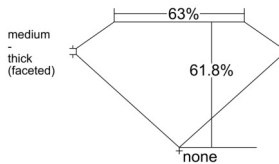

GIA®

FACSIMILE

GIA REPORT 3545210231

Verify this report at GIA.edu

GIA NATURAL DIAMOND DOSSIER®

December 12, 2025
GIA Report Number 3545210231
Shape and Cutting Style ..... Oval Brilliant
Measurements ..... 6.93 x 5.00 x 3.09 mm

GRADING RESULTS

Carat Weight ..... 0.70 carat
Color Grade ..... D
Clarity Grade VS2

ADDITIONAL GRADING INFORMATION

Polish ..... Excellent
Symmetry ..... Very Good
Fluorescence ..... None
Clarity Characteristics ..... Indented Natural
Inscription(s): GIA 3545210231

PROPORTIONS

Profile not to actual proportions

GRADING SCALES

GIA COLOR SCALE		GIA CLARITY SCALE			
COLORLESS	D	VERY VERY SLIGHTLY INCLUDED	FLAWLESS		
	E		INTERNALLY FLAWLESS		
	F	VERY SLIGHTLY INCLUDED	VVS₁		
	G		VVS₂		
	H		VS₁		
	NEAR COLORLESS	I	SLIGHTLY INCLUDED	VS₂	
		J		SI₁	
		FAINT	K	INCLUDED	SI₂
			L		I₁
			M		I₂
VERT LIGHT	N	LIGHT	I₃		
	O				
	P				
	Q				
	R				
	S				
	T