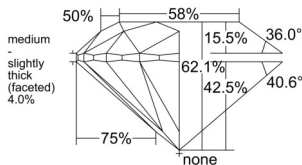

GIA®

FACSIMILE

GIA REPORT 3545218064

Verify this report at GIA.edu

GIA NATURAL DIAMOND DOSSIER®

December 12, 2025
GIA Report Number 3545218064
Shape and Cutting Style ..... Round Brilliant
Measurements ..... 4.08 - 4.10 x 2.54 mm

GRADING RESULTS

Carat Weight ..... 0.26 carat
Color Grade ..... D
Clarity Grade VS2
Cut Grade ..... Excellent

ADDITIONAL GRADING INFORMATION

Polish ..... Excellent
Symmetry ..... Excellent
Fluorescence ..... None
Clarity Characteristics ..... Crystal
Inscription(s): GIA 3545218064

PROPORTIONS

GRADING SCALES

GIA COLOR SCALE	GIA CLARITY SCALE	GIA CUT SCALE	
D	FLAWLESS	EXCELLENT	
E	INTERNALLY FLAWLESS		
F		VVS₁	VERY GOOD
G	VVS₂		
H	VS₁	GOOD	
I	VS₂		
J	SI₁	FAIR	
K	SI₂		
L	I₁	POOR	
M	I₂		
N	I₃		
O			
P			
Q			
R			
S			
T			
U			
V			
W			
X			
Y			
Z