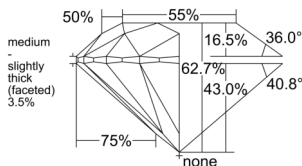

GIA®

FACSIMILE

GIA REPORT 3545226734

Verify this report at GIA.edu

GIA NATURAL DIAMOND DOSSIER®

December 12, 2025
GIA Report Number 3545226734
Shape and Cutting Style ..... Round Brilliant
Measurements ..... 5.64 - 5.68 x 3.55 mm

GRADING RESULTS

Carat Weight ..... 0.70 carat
Color Grade ..... D
Clarity Grade VVS2
Cut Grade ..... Excellent

ADDITIONAL GRADING INFORMATION

Polish ..... Excellent
Symmetry ..... Excellent
Fluorescence ..... None
Clarity Characteristics ..... Cloud, Needle, Pinpoint
Inscription(s): GIA 3545226734

PROPORTIONS

Profile to actual proportions