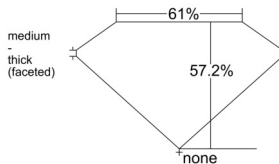

GIA®

FACSIMILE

GIA REPORT 3545238800

Verify this report at GIA.edu

GIA NATURAL DIAMOND DOSSIER®

December 16, 2025
GIA Report Number 3545238800
Shape and Cutting Style ..... Heart Brilliant
Measurements ..... 5.55 x 6.51 x 3.73 mm

GRADING RESULTS

Carat Weight ..... 0.80 carat
Color Grade ..... F
Clarity Grade VS1

ADDITIONAL GRADING INFORMATION

Polish ..... Excellent
Symmetry ..... Excellent
Fluorescence ..... None
Clarity Characteristics..... Crystal, Needle, Pinpoint, Cloud
Inscription(s): GIA 3545238800

PROPORTIONS

Profile not to actual proportions

GRADING SCALES

GIA COLOR SCALE		GIA CLARITY SCALE	
COLORLESS	D	VERY VERY SLIGHTLY INCLUDED	FLAWLESS
	E		INTERNALLY FLAWLESS
	F		VVS₁
	G		VVS₂
	H		VS₁
	I		VS₂
	J		SI₁
	K		SI₂
	L		I₁
	M		I₂
NEAR COLORLESS	N	SLIGHTLY INCLUDED	I₃
	O		
	P		
	Q		
FAINT	R		
	S		
	T		
	U		
VERT LIGHT	V		
	W		
	X		
	Y		
LIGHT	Z