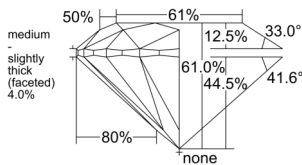

GIA®

FACSIMILE

GIA REPORT 3545249861

Verify this report at GIA.edu

GIA NATURAL DIAMOND DOSSIER®

December 17, 2025
GIA Report Number 3545249861
Shape and Cutting Style ..... Round Brilliant
Measurements ..... 5.82 - 5.85 x 3.56 mm

GRADING RESULTS

Carat Weight ..... 0.74 carat
Color Grade ..... F
Clarity Grade VVS2
Cut Grade ..... Excellent

ADDITIONAL GRADING INFORMATION

Polish ..... Excellent
Symmetry ..... Excellent
Fluorescence ..... None
Clarity Characteristics ..... Pinpoint, Cloud
Inscription(s): GIA 3545249861

PROPORTIONS

Profile to actual proportions

GRADING SCALES

GIA COLOR SCALE	GIA CLARITY SCALE	GIA CUT SCALE	
D	FLAWLESS	EXCELLENT	
E	INTERNALLY FLAWLESS		
F		VVS₁	VERY GOOD
G	VVS₂		
H	VS₁	GOOD	
I	VS₂		
J	SI₁	FAIR	
K	SI₂		
L	I₁	POOR	
M	I₂		
N	I₃		
O			
P			
Q			
R			
S			
T			
U			
V			
W			
X			
Y			
Z