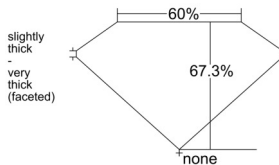

GIA®

FACSIMILE

GIA REPORT 3545265611

Verify this report at GIA.edu

GIA NATURAL DIAMOND DOSSIER®

December 18, 2025
GIA Report Number 3545265611
Shape and Cutting Style ..... Pear Brilliant
Measurements ..... 5.73 x 4.09 x 2.75 mm

GRADING RESULTS

Carat Weight ..... 0.40 carat
Color Grade ..... F
Clarity Grade VS1

ADDITIONAL GRADING INFORMATION

Polish ..... Excellent
Symmetry ..... Very Good
Fluorescence ..... Medium Blue
Clarity Characteristics.....Crystal, Indented Natural, Pinpoint
Inscription(s): GIA 3545265611

PROPORTIONS

Profile not to actual proportions

GRADING SCALES

GIA COLOR SCALE		GIA CLARITY SCALE		
COLORLESS	D	VERY VERY SLIGHTLY INCLUDED	FLAWLESS	
	E		INTERNALLY FLAWLESS	
	F		VVS₁	
	G		VVS₂	
	NEAR COLORLESS	H	VERY SLIGHTLY INCLUDED	VS₁
		I		VS₂
		J	SLIGHTLY INCLUDED	SI₁
		K		SI₂
	FAINT	L	INCLUDED	I₁
		M		I₂
N		I₃		
O				
VERT LIGHT		P		
		Q		
		R		
		S		
LIGHT	T			
	U			
	V			
	W			
	X			
	Y			
	Z