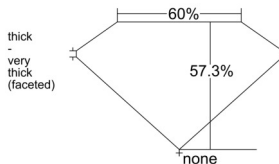

GIA®

FACSIMILE

GIA REPORT 3545275851

Verify this report at GIA.edu

GIA NATURAL DIAMOND DOSSIER®

December 22, 2025
GIA Report Number 3545275851
Shape and Cutting Style ..... Pear Brilliant
Measurements ..... 7.91 x 5.02 x 2.88 mm

GRADING RESULTS

Carat Weight ..... 0.71 carat
Color Grade ..... D
Clarity Grade VS1

ADDITIONAL GRADING INFORMATION

Polish ..... Excellent
Symmetry ..... Excellent
Fluorescence ..... None
Clarity Characteristics ..... Crystal, Needle
Inscription(s): GIA 3545275851

PROPORTIONS

Profile not to actual proportions

GRADING SCALES

GIA COLOR SCALE		GIA CLARITY SCALE			
COLORLESS	D	VERY VERY SLIGHTLY INCLUDED	FLAWLESS		
	E		INTERNALLY FLAWLESS		
	F	VERY SLIGHTLY INCLUDED	VVS₁		
	G		VVS₂		
	H		VS₁		
	NEAR COLORLESS	I	SLIGHTLY INCLUDED	VS₂	
		J		SI₁	
		FAINT	K	INCLUDED	SI₂
			L		I₁
			M		I₂
N			I₃		
VERT LIGHT	O	LIGHT			
	P				
	Q				
	R				
	S				
	T				
	U				
	V				
W					
X					
Y					
Z