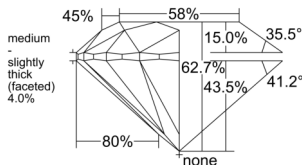

GIA®

FACSIMILE

GIA REPORT 3545289259

Verify this report at GIA.edu

GIA NATURAL DIAMOND DOSSIER®

December 23, 2025
GIA Report Number 3545289259
Shape and Cutting Style ..... Round Brilliant
Measurements ..... 4.68 - 4.71 x 2.94 mm

GRADING RESULTS

Carat Weight ..... 0.40 carat
Color Grade ..... G
Clarity Grade VVS2
Cut Grade ..... Excellent

ADDITIONAL GRADING INFORMATION

Polish ..... Excellent
Symmetry ..... Excellent
Fluorescence ..... None
Clarity Characteristics..... Pinpoint, Cloud, Indented Natural
Inscription(s): GIA 3545289259

PROPORTIONS

GRADING SCALES

GIA COLOR SCALE

COLOREDNESS	D
	E
	F
	G
	H
	I
	J
NEAR COLORLESS	K
	L
Faint	M
	N
	O
	P
Very Light	Q
	R
	S
	T
	U
	V
Light	W
	X
	Y
	Z

GIA CLARITY SCALE

VERY VERY SLIGHTLY INCLUDED	FLAWLESS
	INTERNALLY FLAWLESS
VERY SLIGHTLY INCLUDED	VVS₁
	VVS₂
SLIGHTLY INCLUDED	VS₁
	VS₂
INCLUDED	SI₁
	SI₂
	I₁
	I₂
	I₃

GIA CUT SCALE

EXCELLENT
VERY GOOD
GOOD
FAIR
POOR