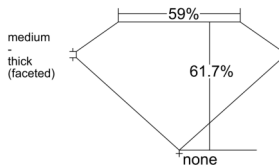

GIA®

FACSIMILE

GIA REPORT 3545322309

Verify this report at GIA.edu

GIA NATURAL DIAMOND DOSSIER®

December 26, 2025
GIA Report Number 3545322309
Shape and Cutting Style ..... Oval Brilliant
Measurements ..... 6.18 x 4.57 x 2.82 mm

GRADING RESULTS

Carat Weight ..... 0.50 carat
Color Grade ..... D
Clarity Grade VVS2

ADDITIONAL GRADING INFORMATION

Polish ..... Excellent
Symmetry ..... Very Good
Fluorescence ..... None
Clarity Characteristics..... Needle, Pinpoint, Feather, Cloud
Inscription(s): GIA 3545322309

PROPORTIONS

Profile not to actual proportions

GRADING SCALES

GIA COLOR SCALE		GIA CLARITY SCALE			
COLORLESS	D	VERY VERY SLIGHTLY INCLUDED	FLAWLESS		
	E		INTERNALLY FLAWLESS		
	F	VERY SLIGHTLY INCLUDED	VVS₁		
	G		VVS₂		
	H		VS₁		
	NEAR COLORLESS	I	SLIGHTLY INCLUDED	VS₂	
		J		SI₁	
		FAINT	K	INCLUDED	SI₂
			L		I₁
			M		I₂
VERT LIGHT	N	INCLUDED	I₃		
	O				
	P				
	Q				
	R				
LIGHT	S				
	T				
	U				
	V				
	W				
X					
Y					
Z