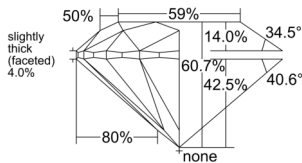

GIA®

FACSIMILE

GIA REPORT 3545376262

Verify this report at GIA.edu

GIA NATURAL DIAMOND DOSSIER®

January 06, 2026
GIA Report Number 3545376262
Shape and Cutting Style ..... Round Brilliant
Measurements ..... 5.67 - 5.71 x 3.46 mm

GRADING RESULTS

Carat Weight ..... 0.70 carat
Color Grade ..... G
Clarity Grade VS1
Cut Grade ..... Excellent

ADDITIONAL GRADING INFORMATION

Polish ..... Excellent
Symmetry ..... Excellent
Fluorescence ..... None
Clarity Characteristics..... Crystal, Feather, Indented Natural
Inscription(s): GIA 3545376262

PROPORTIONS

Profile to actual proportions