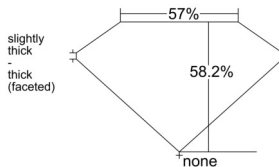

GIA®

FACSIMILE

GIA REPORT 3545394913

Verify this report at GIA.edu

GIA NATURAL DIAMOND DOSSIER®

January 08, 2026
GIA Report Number 3545394913
Shape and Cutting Style ..... Pear Brilliant
Measurements ..... 8.55 x 5.30 x 3.08 mm

GRADING RESULTS

Carat Weight ..... 0.82 carat
Color Grade L
Clarity Grade VS1

ADDITIONAL GRADING INFORMATION

Polish ..... Excellent
Symmetry ..... Very Good
Fluorescence ..... Strong Blue
Clarity Characteristics ..... Crystal
Inscription(s): GIA 3545394913

PROPORTIONS

Profile not to actual proportions

GRADING SCALES

GIA COLOR SCALE		GIA CLARITY SCALE			
COLORLESS	D	VERY VERY SLIGHTLY INCLUDED	FLAWLESS		
	E		INTERNALLY FLAWLESS		
	F	VERY SLIGHTLY INCLUDED	VS₁		
	G		VS₂		
	H		VS₁		
	NEAR COLORLESS	I	SLIGHTLY INCLUDED	VS₂	
		J		SI₁	
		FAINT	K	INCLUDED	SI₂
			L		I₁
			M		I₂
VERT LIGHT	N	LIGHT	I₃		
	O				
	P				
	Q				
	R