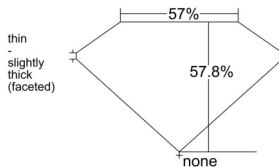

GIA®

FACSIMILE

GIA REPORT 3545446374

Verify this report at GIA.edu

GIA NATURAL DIAMOND DOSSIER®

January 16, 2026
GIA Report Number 3545446374
Shape and Cutting Style ..... Heart Brilliant
Measurements ..... 4.31 x 4.94 x 2.85 mm

GRADING RESULTS

Carat Weight ..... 0.35 carat
Color Grade ..... H
Clarity Grade SI1

ADDITIONAL GRADING INFORMATION

Polish ..... Excellent
Symmetry ..... Very Good
Fluorescence ..... Faint
Clarity Characteristics ..... Crystal
Inscription(s): GIA 3545446374

PROPORTIONS

Profile not to actual proportions

GRADING SCALES

GIA COLOR SCALE		GIA CLARITY SCALE			
COLORLESS	D	VERY VERY SLIGHTLY INCLUDED	FLAWLESS		
	E		INTERNALLY FLAWLESS		
	F	VERY SLIGHTLY INCLUDED	VVS₁		
	G		VVS₂		
	H		VS₁		
	NEAR COLORLESS	I	SLIGHTLY INCLUDED	VS₂	
		J		SI₁	
		FAINT	K	INCLUDED	SI₂
			L		I₁
			M		I₂
VERT LIGHT	N	INCLUDED	I₃		
	O				
	P				
	Q				
	R				
LIGHT	S				
	T				
	U				
	V				
	W				
X					
Y					
Z