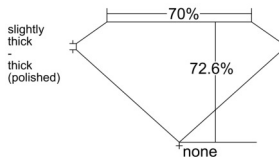

GIA®

FACSIMILE

GIA REPORT 3545450898

Verify this report at GIA.edu

GIA NATURAL DIAMOND DOSSIER®

January 14, 2026
GIA Report Number 3545450898
Shape and Cutting Style ..... Square Modified Brilliant
Measurements ..... 5.08 x 5.03 x 3.65 mm

GRADING RESULTS

Carat Weight ..... 0.80 carat
Color Grade ..... F
Clarity Grade S11

ADDITIONAL GRADING INFORMATION

Polish ..... Excellent
Symmetry ..... Very Good
Fluorescence ..... None
Clarity Characteristics ..... Crystal, Cloud
Inscription(s): GIA 3545450898

PROPORTIONS

Profile not to actual proportions

GRADING SCALES

GIA COLOR SCALE		GIA CLARITY SCALE			
COLORLESS	D	VERY VERY SLIGHTLY INCLUDED	FLAWLESS		
	E		INTERNALLY FLAWLESS		
	F		VVS₁		
	G		VVS₂		
	NEAR COLORLESS	H	VERY SLIGHTLY INCLUDED	VS₁	
		I		VS₂	
		FAINT	J	SLIGHTLY INCLUDED	S1₁
			K		S1₂
	L		I₁		
	VERT LIGHT		M	INCLUDED	I₂
N			I₃		
O					
P					
LIGHT	Q				
	R				
	S				
	T				
	U				
	V				
W					
X					
Y					
Z