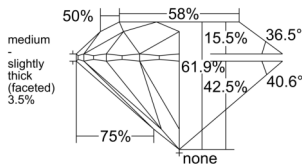

GIA®

FACSIMILE

GIA REPORT 3545457297

Verify this report at GIA.edu

GIA NATURAL DIAMOND DOSSIER®

January 19, 2026
GIA Report Number 3545457297
Shape and Cutting Style ..... Round Brilliant
Measurements ..... 5.17 - 5.19 x 3.21 mm

GRADING RESULTS

Carat Weight ..... 0.53 carat
Color Grade ..... E
Clarity Grade S11
Cut Grade ..... Excellent

ADDITIONAL GRADING INFORMATION

Polish ..... Excellent
Symmetry ..... Excellent
Fluorescence ..... Faint
Clarity Characteristics ..... Cloud, Feather
Inscription(s): GIA 3545457297

PROPORTIONS

GRADING SCALES

GIA COLOR SCALE	GIA CLARITY SCALE	GIA CUT SCALE	
D	FLAWLESS	EXCELLENT	
E	INTERNALLY FLAWLESS		
F		VVS₁	VERY GOOD
G	VVS₂		
H	VS₁	GOOD	
I	VS₂		
J	S1₁	FAIR	
K	S1₂		
L	I₁	POOR	
M	I₂		
N	I₃		
O			
P			
Q			
R			
S			
T			
U			
V			
W			
X			
Y			
Z