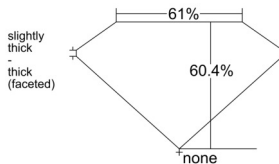

GIA®

FACSIMILE

GIA REPORT 3545474750

Verify this report at GIA.edu

GIA NATURAL DIAMOND DOSSIER®

January 20, 2026
GIA Report Number 3545474750
Shape and Cutting Style ..... Heart Brilliant
Measurements ..... 4.65 x 5.47 x 3.30 mm

GRADING RESULTS

Carat Weight ..... 0.50 carat
Color Grade ..... K
Clarity Grade VVS1

ADDITIONAL GRADING INFORMATION

Polish ..... Excellent
Symmetry ..... Very Good
Fluorescence ..... None
Clarity Characteristics ..... Feather
Inscription(s): GIA 3545474750

PROPORTIONS

Profile not to actual proportions

GRADING SCALES

GIA COLOR SCALE		GIA CLARITY SCALE			
COLORLESS	D	VERY VERY SLIGHTLY INCLUDED	FLAWLESS		
	E		INTERNALLY FLAWLESS		
	F	VERY SLIGHTLY INCLUDED	VVS₁		
	G		VVS₂		
	H		VS₁		
	NEAR COLORLESS	I	SLIGHTLY INCLUDED	VS₂	
		J		SI₁	
		FAINT	K	INCLUDED	SI₂
			L		I₁
			M		I₂
VERT LIGHT	N	INCLUDED	I₃		
	O				
	P				
	Q				
	R				
LIGHT	S				
	T				
	U				
	V				
	W				
	X				
	Y				
	Z