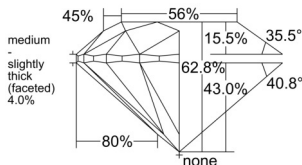

GIA®

FACSIMILE

GIA REPORT 3545478326

Verify this report at GIA.edu

GIA NATURAL DIAMOND DOSSIER®

January 20, 2026
GIA Report Number 3545478326
Shape and Cutting Style ..... Round Brilliant
Measurements ..... 5.23 - 5.25 x 3.29 mm

GRADING RESULTS

Carat Weight ..... 0.56 carat
Color Grade ..... F
Clarity Grade VS1
Cut Grade ..... Excellent

ADDITIONAL GRADING INFORMATION

Polish ..... Excellent
Symmetry ..... Excellent
Fluorescence ..... None
Clarity Characteristics ..... Crystal, Feather
Inscription(s): GIA 3545478326

PROPORTIONS

Profile to actual proportions

GRADING SCALES

GIA COLOR SCALE

COLORED	D
	E
	F
	G
	H
	I
	J
NEAR COLORLESS	K
	L
Faint	M
	N
	O
	P
	Q
	R
	S
	T
	U
	V
	W
	X
	Y
Light	Z

GIA CLARITY SCALE

FLAWLESS	VERY VERY SLIGHTLY INCLUDED	VS₁	VS₂	VS₁	VS₂	SI₁	SI₂	I₁	I₂	I₃					
											FLAWLESS	FLAWLESS	VERY SLIGHTLY INCLUDED	SLIGHTLY INCLUDED	INCLUDED

GIA CUT SCALE

EXCELLENT
VERY GOOD
GOOD
FAIR
POOR