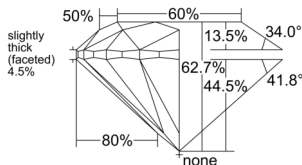

GIA®

FACSIMILE

GIA NATURAL DIAMOND DOSSIER®

January 30, 2026

GIA Report Number 3545537898

Shape and Cutting Style ..... Round Brilliant

Measurements ..... 5.60 - 5.65 x 3.53 mm

GRADING RESULTS

Carat Weight ..... 0.70 carat

Color Grade ..... G

Clarity Grade VS1

Cut Grade ..... Excellent

ADDITIONAL GRADING INFORMATION

Polish ..... Excellent

Symmetry ..... Excellent

Fluorescence ..... None

Clarity Characteristics ..... Cloud, Feather, Pinpoint

Inscription(s): GIA 3545537898

GIA REPORT 3545537898

Verify this report at GIA.edu

PROPORTIONS

Profile to actual proportions