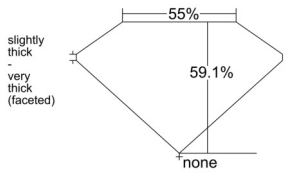

GIA®

FACSIMILE

GIA REPORT 3545569230

Verify this report at GIA.edu

GIA NATURAL DIAMOND DOSSIER®

February 03, 2026
GIA Report Number 3545569230
Shape and Cutting Style ..... Heart Brilliant
Measurements ..... 5.62 x 6.42 x 3.79 mm

GRADING RESULTS

Carat Weight ..... 0.80 carat
Color Grade ..... J
Clarity Grade VVS2

ADDITIONAL GRADING INFORMATION

Polish ..... Excellent
Symmetry ..... Excellent
Fluorescence ..... None
Clarity Characteristics ..... Pinpoint
Inscription(s): GIA 3545569230

PROPORTIONS

GRADING SCALES

GIA COLOR SCALE		GIA CLARITY SCALE			
COLORLESS	D	VERY VERY SLIGHTLY INCLUDED	FLAWLESS		
	E		INTERNALLY FLAWLESS		
	F		VVS₁		
	G		VVS₂		
	NEAR COLORLESS	H	VERY SLIGHTLY INCLUDED	VS₁	
		I		VS₂	
		FAINT	J	SLIGHTLY INCLUDED	SI₁
			K		SI₂
	L		I₁		
	M		I₂		
N	I₃				
O					
VERT LIGHT	P	INCLUDED			
	Q				
	R				
	S				
	T				
	U				
	V				
	W				
LIGHT	X				
	Y				
	Z