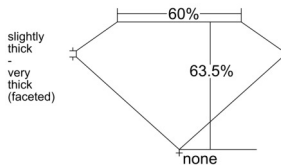

GIA®

FACSIMILE

GIA REPORT 3545578766

Verify this report at GIA.edu

GIA NATURAL DIAMOND DOSSIER®

February 04, 2026
GIA Report Number 3545578766
Shape and Cutting Style ..... Pear Brilliant
Measurements ..... 6.80 x 4.41 x 2.80 mm

GRADING RESULTS

Carat Weight ..... 0.50 carat
Color Grade ..... G
Clarity Grade VS2

ADDITIONAL GRADING INFORMATION

Polish ..... Excellent
Symmetry ..... Good
Fluorescence ..... Faint
Clarity Characteristics..... Twinning Wisp, Indented Natural
Inscription(s): GIA 3545578766

PROPORTIONS

Profile not to actual proportions

GRADING SCALES

GIA COLOR SCALE		GIA CLARITY SCALE			
COLORLESS	D	VERY VERY SLIGHTLY INCLUDED	FLAWLESS		
	E		INTERNALLY FLAWLESS		
	F	VERY SLIGHTLY INCLUDED	VVS₁		
	G		VVS₂		
	H		VS₁		
	NEAR COLORLESS	I	SLIGHTLY INCLUDED	VS₂	
		J		SI₁	
		FAINT	K	INCLUDED	SI₂
			L		I₁
			M		I₂
VERT LIGHT	N		INCLUDED	I₃	
	O				
	P				
	Q				
LIGHT	R				
	S				
	T				
	U				
	V				
	W				
	X				
	Y				
	Z