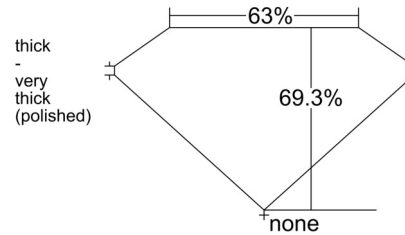

GIA NATURAL DIAMOND GRADING REPORT

February 09, 2026

GIA Report Number 3545581146

Shape and Cutting Style Square Emerald Cut

Measurements 6.15 x 6.15 x 4.26 mm

GRADING RESULTS

Carat Weight 1.50 carat

Color Grade K

PROPORTIONS

Profile not to actual proportions

CLARITY CHARACTERISTICS

KEY TO SYMBOLS*

~ Feather

* Red symbols denote internal characteristics (inclusions). Green or black symbols denote external characteristics (blemishes). Diagram is an approximate representation of the diamond, and symbols shown indicate type, position, and approximate size of clarity characteristics. All clarity characteristics may not be shown. Details of finish are not shown.