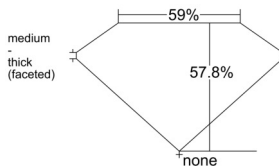

GIA®

FACSIMILE

GIA REPORT 3545583044

Verify this report at GIA.edu

GIA NATURAL DIAMOND DOSSIER®

February 05, 2026
GIA Report Number 3545583044
Shape and Cutting Style ..... Heart Brilliant
Measurements ..... 4.07 x 4.66 x 2.69 mm

GRADING RESULTS

Carat Weight ..... 0.30 carat
Color Grade ..... D
Clarity Grade VVS1

ADDITIONAL GRADING INFORMATION

Polish ..... Excellent
Symmetry ..... Excellent
Fluorescence ..... None
Clarity Characteristics ..... Pinpoint, Feather
Inscription(s): GIA 3545583044

PROPORTIONS

Profile not to actual proportions

GRADING SCALES

GIA COLOR SCALE		GIA CLARITY SCALE			
COLORLESS	D	VERY VERY SLIGHTLY INCLUDED	FLAWLESS		
	E		INTERNALLY FLAWLESS		
	F	VERY SLIGHTLY INCLUDED	VVS₁		
	G		VVS₂		
	H		VS₁		
	NEAR COLORLESS	I	SLIGHTLY INCLUDED	VS₂	
		J		SI₁	
		FAINT	K	INCLUDED	SI₂
			L		I₁
			M		I₂
VERT LIGHT	N	LIGHT	I₃		
	O				
	P				
	Q				
	R				
	S				
	T