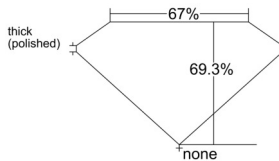

GIA®

FACSIMILE

GIA REPORT 3545592287

Verify this report at GIA.edu

GIA NATURAL DIAMOND DOSSIER®

February 06, 2026
GIA Report Number 3545592287
Shape and Cutting Style ..... Square Emerald Cut
Measurements ..... 4.78 x 4.71 x 3.27 mm

GRADING RESULTS

Carat Weight ..... 0.70 carat
Color Grade I
Clarity Grade VS1

ADDITIONAL GRADING INFORMATION

Polish ..... Excellent
Symmetry ..... Very Good
Fluorescence ..... None
Clarity Characteristics ..... Crystal, Cloud, Pinpoint
Inscription(s): GIA 3545592287

PROPORTIONS

Profile not to actual proportions

GRADING SCALES

GIA COLOR SCALE		GIA CLARITY SCALE			
COLORLESS	D	VERY VERY SLIGHTLY INCLUDED	FLAWLESS		
	E		INTERNALLY FLAWLESS		
	F	VERY SLIGHTLY INCLUDED	VS₁		
	G		VS₂		
	H		VS₁		
	NEAR COLORLESS	I	SLIGHTLY INCLUDED	VS₂	
		J		SI₁	
		FAINT	K	INCLUDED	SI₂
			L		I₁
			M		I₂
VERT LIGHT	N	INCLUDED	I₃		
	O				
	P				
	Q				
	R				
LIGHT	S				
	T				
	U				
	V				
	W				
	X				
	Y				
	Z