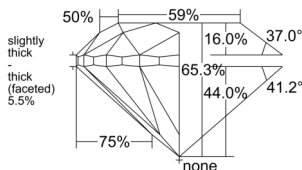

GIA®

FACSIMILE

GIA NATURAL DIAMOND DOSSIER®

February 06, 2026

GIA Report Number 3545595968

Shape and Cutting Style ..... Round Brilliant

Measurements ..... 6.15 - 6.22 x 4.04 mm

GRADING RESULTS

Carat Weight ..... 1.00 carat

Color Grade ..... G

Clarity Grade VS1

Cut Grade ..... Very Good

ADDITIONAL GRADING INFORMATION

Polish ..... Excellent

Symmetry ..... Very Good

Fluorescence ..... Medium Blue

Clarity Characteristics ..... Cloud, Indented Natural

Inscription(s): GIA 3545595968

GIA REPORT 3545595968

Verify this report at GIA.edu

PROPORTIONS

Profile to actual proportions