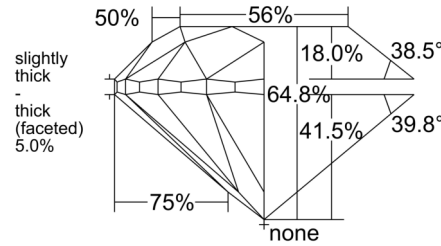

GIA REPORT
3545603264

Verify this report at GIA.edu

FACSIMILE

This is a digital representation of the original GIA Report. This representation might not be accepted in lieu of the original GIA Report in certain circumstances. The original GIA Report includes certain security features which are not reproducible on this facsimile.

GIA NATURAL DIAMOND GRADING REPORT

February 09, 2026
GIA Report Number 3545603264
Shape and Cutting Style ..... Round Brilliant
Measurements ..... 7.04 - 7.16 x 4.60 mm

GRADING RESULTS

Carat Weight ..... 1.50 carat
Color Grade ..... K
Clarity Grade SI1
Cut Grade ..... Very Good

ADDITIONAL GRADING INFORMATION

Polish ..... Excellent
Symmetry ..... Very Good
Fluorescence ..... None
Inscription(s): GIA 3545603264
Comments: Additional pinpoints are not shown.

PROPORTIONS

Profile to actual proportions