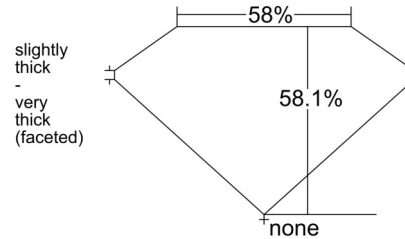

GIA NATURAL DIAMOND GRADING REPORT

February 11, 2026  
 GIA Report Number ..... 3545611948  
 Shape and Cutting Style ..... Heart Brilliant  
 Measurements ..... 6.01 x 6.98 x 4.05 mm

GRADING RESULTS

Carat Weight ..... 1.02 carat  
 Color Grade ..... I  
 Clarity Grade ..... VS1

PROPORTIONS

Profile not to actual proportions

CLARITY CHARACTERISTICS

KEY TO SYMBOLS\*

- Crystal
- ∖ Needle

\* Red symbols denote internal characteristics (inclusions). Green or black symbols denote external characteristics (blemishes). Diagram is an approximate representation of the diamond, and symbols shown indicate type, position, and approximate size of clarity characteristics. All clarity characteristics may not be shown. Details of finish are not shown.