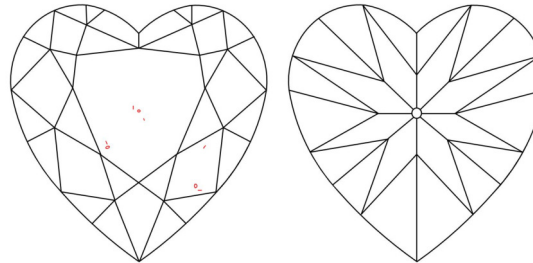

GIA NATURAL DIAMOND GRADING REPORT

February 11, 2026  
 GIA Report Number ..... 3545611948  
 Shape and Cutting Style ..... Heart Brilliant  
 Measurements ..... 6.01 x 6.98 x 4.05 mm

GRADING RESULTS

Carat Weight ..... 1.02 carat  
 Color Grade ..... I  
 Clarity Grade ..... VS1

ADDITIONAL GRADING INFORMATION

Polish ..... Excellent  
 Symmetry ..... Excellent  
 Fluorescence ..... None  
 Inscription(s): GIA 3545611948

**Comments:** Clouds are not shown. Pinpoints are not shown.

PROPORTIONS

Profile not to actual proportions

CLARITY CHARACTERISTICS

KEY TO SYMBOLS\*

- Crystal
- ∖ Needle

\* Red symbols denote internal characteristics (inclusions). Green or black symbols denote external characteristics (blemishes). Diagram is an approximate representation of the diamond, and symbols shown indicate type, position, and approximate size of clarity characteristics. All clarity characteristics may not be shown. Details of finish are not shown.