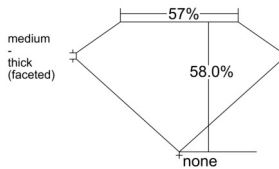

GIA®

FACSIMILE

GIA REPORT 3545623934

Verify this report at GIA.edu

GIA NATURAL DIAMOND DOSSIER®

February 12, 2026
GIA Report Number 3545623934
Shape and Cutting Style ..... Heart Brilliant
Measurements ..... 5.46 x 6.23 x 3.61 mm

GRADING RESULTS

Carat Weight ..... 0.71 carat
Color Grade I
Clarity Grade VS2

ADDITIONAL GRADING INFORMATION

Polish ..... Excellent
Symmetry ..... Excellent
Fluorescence ..... Faint
Clarity Characteristics ..... Cloud
Inscription(s): GIA 3545623934

PROPORTIONS

Profile not to actual proportions

GRADING SCALES

GIA COLOR SCALE		GIA CLARITY SCALE			
COLORLESS	D	VERY VERY SLIGHTLY INCLUDED	FLAWLESS		
	E		INTERNALLY FLAWLESS		
	F	VERY SLIGHTLY INCLUDED	VVS₁		
	G		VVS₂		
	H		VS₁		
	NEAR COLORLESS	I	SLIGHTLY INCLUDED	VS₂	
		J		SI₁	
		FAINT	K	INCLUDED	SI₂
			L		I₁
			M		I₂
VERT LIGHT	N	LIGHT	I₃		
	O				
	P				
	Q				
	R