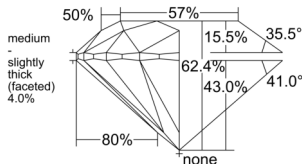

GIA®

FACSIMILE

GIA REPORT 3545660663

Verify this report at GIA.edu

GIA NATURAL DIAMOND DOSSIER®

February 18, 2026
GIA Report Number 3545660663
Shape and Cutting Style ..... Round Brilliant
Measurements ..... 4.70 - 4.73 x 2.94 mm

GRADING RESULTS

Carat Weight ..... 0.40 carat
Color Grade ..... F
Clarity Grade VS2
Cut Grade ..... Excellent

ADDITIONAL GRADING INFORMATION

Polish ..... Excellent
Symmetry ..... Excellent
Fluorescence ..... None
Clarity Characteristics ..... Crystal, Cloud, Feather
Inscription(s): GIA 3545660663

PROPORTIONS

GRADING SCALES

GIA COLOR SCALE	GIA CLARITY SCALE	GIA CUT SCALE	
D	FLAWLESS	EXCELLENT	
E	INTERNALLY FLAWLESS		
F		VVS₁	VERY GOOD
G	VVS₂		
H	VS₁	GOOD	
I	VS₂		
J	SI₁	FAIR	
K	SI₂		
L	I₁	POOR	
M	I₂		
N	I₃		
O			
P			
Q			
R			
S			
T			
U			
V			
W			
X			
Y			
Z