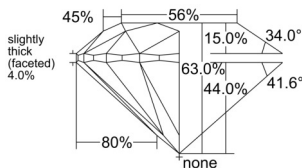

GIA®

FACSIMILE

GIA REPORT 3545681854

Verify this report at GIA.edu

GIA NATURAL DIAMOND DOSSIER®

February 25, 2026
GIA Report Number 3545681854
Shape and Cutting Style ..... Round Brilliant
Measurements ..... 3.95 - 3.98 x 2.50 mm

GRADING RESULTS

Carat Weight ..... 0.24 carat
Color Grade ..... D
Clarity Grade VS1
Cut Grade ..... Excellent

ADDITIONAL GRADING INFORMATION

Polish ..... Excellent
Symmetry ..... Excellent
Fluorescence ..... None
Clarity Characteristics ..... Crystal, Feather, Cloud
Inscription(s): GIA 3545681854

PROPORTIONS

Profile to actual proportions

GRADING SCALES

GIA COLOR SCALE

COLOREDNESS	D
	E
	F
	G
	H
	I
	J
NEAR COLORLESS	K
	L
Faint	M
	N
	O
	P
Very Light	Q
	R
	S
	T
	U
	V
Light	W
	X
	Y
	Z

GIA CLARITY SCALE

FLAWLESS	INTERNAL FLAWLESS	
		EXCELLENT
VERY VERY SLIGHTLY INCLUDED	VVS₁	
	VVS₂	
VERY SLIGHTLY INCLUDED	VS₁	
	VS₂	
SLIGHTLY INCLUDED	SI₁	
	SI₂	
INCLUDED	I₁	
	I₂	
	I₃	
POOR		

GIA CUT SCALE

EXCELLENT
VERY GOOD
GOOD
FAIR
POOR