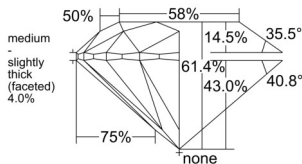

GIA®

FACSIMILE

GIA REPORT 3545682969

Verify this report at GIA.edu

GIA NATURAL DIAMOND DOSSIER®

April 03, 2026
GIA Report Number 3545682969
Shape and Cutting Style ..... Round Brilliant
Measurements ..... 5.47 - 5.51 x 3.37 mm

GRADING RESULTS

Carat Weight ..... 0.63 carat
Color Grade L
Clarity Grade VVS1
Cut Grade ..... Excellent

ADDITIONAL GRADING INFORMATION

Polish ..... Excellent
Symmetry ..... Excellent
Fluorescence ..... None
Clarity Characteristics ..... Feather
Inscription(s): GIA 3545682969

PROPORTIONS

Profile to actual proportions