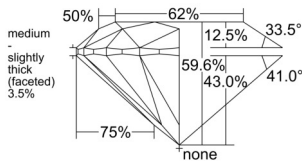

GIA®

FACSIMILE

GIA REPORT 3545688441

Verify this report at GIA.edu

GIA NATURAL DIAMOND DOSSIER®

February 23, 2026
GIA Report Number 3545688441
Shape and Cutting Style ..... Round Brilliant
Measurements ..... 5.01 - 5.03 x 2.99 mm

GRADING RESULTS

Carat Weight ..... 0.46 carat
Color Grade ..... G
Clarity Grade VS2
Cut Grade ..... Excellent

ADDITIONAL GRADING INFORMATION

Polish ..... Very Good
Symmetry ..... Excellent
Fluorescence ..... None
Clarity Characteristics ..... Feather
Inscription(s): GIA 3545688441

PROPORTIONS

Profile to actual proportions

GRADING SCALES

GIA COLOR SCALE	GIA CLARITY SCALE	GIA CUT SCALE	
D	FLAWLESS	EXCELLENT	
E	INTERNALLY FLAWLESS		
F		VVS₁	VERY GOOD
G	VVS₂		
H	VS₁	GOOD	
I	VS₂		
J	SI₁	FAIR	
K	SI₂		
L	I₁	POOR	
M			
N	I₂		
O	I₃		
P			
Q			
R			
S			
T			
U			
V			
W			
X			
Y			
Z