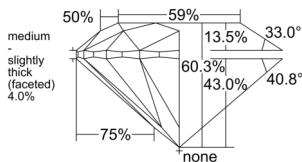

GIA®

FACSIMILE

GIA REPORT 3545697521

Verify this report at GIA.edu

GIA NATURAL DIAMOND DOSSIER®

February 25, 2026
GIA Report Number 3545697521
Shape and Cutting Style ..... Round Brilliant
Measurements ..... 4.18 - 4.20 x 2.53 mm

GRADING RESULTS

Carat Weight ..... 0.27 carat
Color Grade ..... G
Clarity Grade VS2
Cut Grade ..... Excellent

ADDITIONAL GRADING INFORMATION

Polish ..... Excellent
Symmetry ..... Excellent
Fluorescence ..... Faint
Clarity Characteristics ..... Cloud, Crystal
Inscription(s): GIA 3545697521

PROPORTIONS

Profile to actual proportions