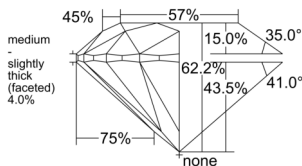

GIA®

FACSIMILE

GIA REPORT 3545698146

Verify this report at GIA.edu

GIA NATURAL DIAMOND DOSSIER®

February 25, 2026
GIA Report Number 3545698146
Shape and Cutting Style ..... Round Brilliant
Measurements ..... 3.92 - 3.95 x 2.45 mm

GRADING RESULTS

Carat Weight ..... 0.23 carat
Color Grade ..... H
Clarity Grade VS2
Cut Grade ..... Excellent

ADDITIONAL GRADING INFORMATION

Polish ..... Excellent
Symmetry ..... Excellent
Fluorescence ..... None
Clarity Characteristics ..... Crystal, Cloud, Feather
Inscription(s): GIA 3545698146

PROPORTIONS

GRADING SCALES

GIA COLOR SCALE	GIA CLARITY SCALE	GIA CUT SCALE	
D	FLAWLESS	EXCELLENT	
E	INTERNALLY FLAWLESS		
F		VVS₁	VERY GOOD
G	VVS₂		
H	VS₁	GOOD	
I	VS₂		
J	SI₁	FAIR	
K	SI₂		
L	I₁	POOR	
M	I₂		
N	I₃		
O			
P			
Q			
R			
S			
T			
U			
V			
W			
X			
Y			
Z