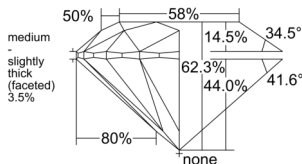

GIA®

FACSIMILE

GIA REPORT 3545729234

Verify this report at GIA.edu

GIA NATURAL DIAMOND DOSSIER®

March 04, 2026
GIA Report Number 3545729234
Shape and Cutting Style ..... Round Brilliant
Measurements ..... 4.29 - 4.32 x 2.69 mm

GRADING RESULTS

Carat Weight ..... 0.30 carat
Color Grade ..... J
Clarity Grade VS1
Cut Grade ..... Excellent

ADDITIONAL GRADING INFORMATION

Polish ..... Excellent
Symmetry ..... Excellent
Fluorescence ..... None
Clarity Characteristics ..... Cloud, Pinpoint
Inscription(s): GIA 3545729234

PROPORTIONS

Profile to actual proportions

GRADING SCALES

GIA COLOR SCALE	GIA CLARITY SCALE	GIA CUT SCALE
COLOURLESS	FLAWLESS	EXCELLENT
D	FLAWLESS	
E	FLAWLESS	VERY GOOD
F	FLAWLESS	
G	FLAWLESS	
H	FLAWLESS	
NEAR COLOURLESS	VVS₁	GOOD
I	VVS₂	
J	VS₁	FAIR
K	VS₂	
L	SI₁	
M	SI₂	POOR
N	I₁	
O	I₂	
P	I₃	
VERY LIGHT		
Q		
R		
S		
T		
U		
V		
W		
X		
Y		
Z