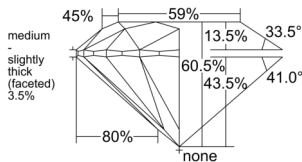

GIA®

FACSIMILE

GIA REPORT 3545743861

Verify this report at GIA.edu

GIA NATURAL DIAMOND DOSSIER®

March 05, 2026
GIA Report Number 3545743861
Shape and Cutting Style ..... Round Brilliant
Measurements ..... 3.98 - 4.01 x 2.42 mm

GRADING RESULTS

Carat Weight ..... 0.23 carat
Color Grade ..... G
Clarity Grade VS1
Cut Grade ..... Excellent

ADDITIONAL GRADING INFORMATION

Polish ..... Excellent
Symmetry ..... Excellent
Fluorescence ..... None
Clarity Characteristics ..... Cloud, Pinpoint
Inscription(s): GIA 3545743861

PROPORTIONS

Profile to actual proportions

GRADING SCALES

GIA COLOR SCALE

COLORLESS	D
	E
	F
	G
	H
	I
	J
NEAR COLORLESS	K
	L
FAINT	M
	N
	O
	P
VERY LIGHT	Q
	R
	S
	T
	U
	V
LIGHT	W
	X
	Y
	Z

GIA CLARITY SCALE

FLAWLESS	INTERNAL FLAWLESS	
		FLAWLESS
VERY VERY SLIGHTLY INCLUDED	VVS₁	
	VVS₂	
VERY SLIGHTLY INCLUDED	VS₁	
	VS₂	
SLIGHTLY INCLUDED	SI₁	
	SI₂	
INCLUDED	I₁	
	I₂	
	I₃	

GIA CUT SCALE

EXCELLENT
VERY GOOD
GOOD
FAIR
POOR