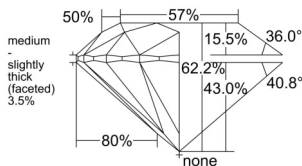

GIA®

FACSIMILE

GIA REPORT 3545753914

Verify this report at GIA.edu

GIA NATURAL DIAMOND DOSSIER®

March 06, 2026
GIA Report Number 3545753914
Shape and Cutting Style ..... Round Brilliant
Measurements ..... 4.86 - 4.87 x 3.02 mm

GRADING RESULTS

Carat Weight ..... 0.44 carat
Color Grade ..... K
Clarity Grade VS1
Cut Grade ..... Excellent

ADDITIONAL GRADING INFORMATION

Polish ..... Excellent
Symmetry ..... Excellent
Fluorescence ..... None
Clarity Characteristics..... Cloud, Crystal, Feather
Inscription(s): GIA 3545753914

PROPORTIONS

GRADING SCALES

GIA COLOR SCALE

COLOREDNESS	D
	E
	F
	G
	H
	I
	J
NEAR COLORLESS	K
	L
Faint	M
	N
	O
	P
Very Light	Q
	R
	S
	T
	U
	V
Light	W
	X
	Y
	Z

GIA CLARITY SCALE

FLAWLESS	VERY VERY SLIGHTLY INCLUDED	VS₁	VS₂	VS₁	VS₂	SL₁	SL₂	I₁	I₂	I₃	
											INTERNAL FLAWLESS

GIA CUT SCALE

EXCELLENT
VERY GOOD
GOOD
FAIR
POOR