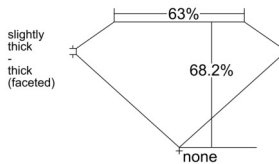

GIA®

FACSIMILE

GIA REPORT 3545754542

Verify this report at GIA.edu

GIA NATURAL DIAMOND DOSSIER®

March 06, 2026
GIA Report Number 3545754542
Shape and Cutting Style ..... Cushion Modified Brilliant
Measurements ..... 5.85 x 5.39 x 3.68 mm

GRADING RESULTS

Carat Weight ..... 0.90 carat
Color Grade ..... K
Clarity Grade VS1

ADDITIONAL GRADING INFORMATION

Polish ..... Excellent
Symmetry ..... Excellent
Fluorescence ..... Medium Blue
Clarity Characteristics ..... Cloud
Inscription(s): GIA 3545754542

PROPORTIONS

Profile not to actual proportions

GRADING SCALES

GIA COLOR SCALE		GIA CLARITY SCALE			
COLORLESS	D	VERY VERY SLIGHTLY INCLUDED	FLAWLESS		
	E		INTERNALLY FLAWLESS		
	F	VERY SLIGHTLY INCLUDED	VVS₁		
	G		VVS₂		
	H		VS₁		
	NEAR COLORLESS	I	SLIGHTLY INCLUDED	VS₂	
		J		SI₁	
		FAINT	K	INCLUDED	SI₂
			L		I₁
			M		I₂
VERT LIGHT	N	LIGHT	I₃		
	O				
	P				
	Q				
	R