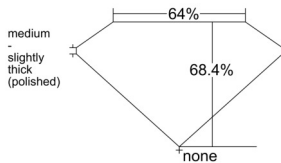

GIA®

FACSIMILE

GIA REPORT 3545757842

Verify this report at GIA.edu

GIA NATURAL DIAMOND DOSSIER®

March 06, 2026
GIA Report Number 3545757842
Shape and Cutting Style ..... **Cut-Cornered Rectangular Modified Brilliant**
Measurements ..... 5.93 x 4.36 x 2.98 mm

GRADING RESULTS

Carat Weight ..... 0.71 carat
Color Grade ..... D
Clarity Grade VVS1

ADDITIONAL GRADING INFORMATION

Polish ..... Excellent
Symmetry ..... Very Good
Fluorescence ..... None
Clarity Characteristics ..... Pinpoint, Feather
Inscription(s): GIA 3545757842

PROPORTIONS

Profile not to actual proportions

GRADING SCALES

GIA COLOR SCALE		GIA CLARITY SCALE			
COLORLESS	D	VERY VERY SLIGHTLY INCLUDED	FLAWLESS		
	E		INTERNALLY FLAWLESS		
	F	VERY SLIGHTLY INCLUDED	VVS₁		
	G		VVS₂		
	H		VS₁		
	NEAR COLORLESS	I	SLIGHTLY INCLUDED	VS₂	
		J		SI₁	
		FAINT	K	INCLUDED	SI₂
			L		I₁
			M		I₂
VERT LIGHT	N	LIGHT	I₃		
	O				
	P				
	Q				
	R