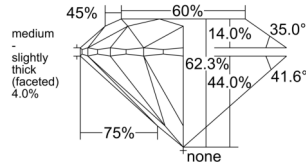

GIA®

FACSIMILE

GIA REPORT 3545758380

Verify this report at GIA.edu

GIA NATURAL DIAMOND DOSSIER®

March 06, 2026
GIA Report Number 3545758380
Shape and Cutting Style ..... Round Brilliant
Measurements ..... 5.35 - 5.38 x 3.35 mm

GRADING RESULTS

Carat Weight ..... 0.60 carat
Color Grade ..... F
Clarity Grade VS1
Cut Grade ..... Excellent

ADDITIONAL GRADING INFORMATION

Polish ..... Excellent
Symmetry ..... Very Good
Fluorescence ..... Medium Blue
Clarity Characteristics..... Cloud, Cavity, Needle, Pinpoint
Inscription(s): GIA 3545758380

PROPORTIONS

Profile to actual proportions

GRADING SCALES

GIA
COLOR
SCALE

COLORESS	D
	E
	F
	G
	H
	I
	J
NEAR COLORESS	K
	L
FANIT	M
	N
	O
	P
	Q
VERY LIGHT	R
	S
	T
	U
	V
	W
	X
	Y
LIGHT	Z

GIA
CLARITY
SCALE

	FLAWLESS
	INTERNALLY FLAWLESS
VERY VERY SLIGHTLY INCLUDED	VVS₁
	VVS₂
VERY SLIGHTLY INCLUDED	VS₁
	VS₂
SLIGHTLY INCLUDED	SI₁
	SI₂
	I₁
	I₂
INCLUDED	I₃

GIA
CUT
SCALE

	EXCELLENT
	VERY GOOD
	GOOD
	FAIR
	POOR