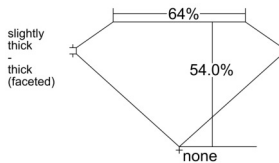

GIA®

FACSIMILE

GIA REPORT 3545766792

Verify this report at GIA.edu

GIA NATURAL DIAMOND DOSSIER®

March 09, 2026
GIA Report Number 3545766792
Shape and Cutting Style ..... Heart Brilliant
Measurements ..... 5.57 x 5.94 x 3.21 mm

GRADING RESULTS

Carat Weight ..... 0.60 carat
Color Grade ..... H
Clarity Grade SI1

ADDITIONAL GRADING INFORMATION

Polish ..... Very Good
Symmetry ..... Very Good
Fluorescence ..... Medium Blue
Clarity Characteristics ..... Crystal, Feather
Inscription(s): GIA 3545766792

PROPORTIONS

Profile not to actual proportions

GRADING SCALES

GIA COLOR SCALE		GIA CLARITY SCALE		
COLORLESS	D	VERY VERY SLIGHTLY INCLUDED	FLAWLESS	
	E		INTERNALLY FLAWLESS	
	F		VVS₁	
	NEAR COLORLESS	G	VVS₂	
		H	VERY SLIGHTLY INCLUDED	VS₁
		I		VS₂
		J	SLIGHTLY INCLUDED	SI₁
	K	SI₂		
	L	INCLUDED		I₁
	M		I₂	
N	I₃			
O				
LIGHT	P			
	Q			
	R			
	S			
	T			
	U			
	V			
	W			
X				
Y				
Z