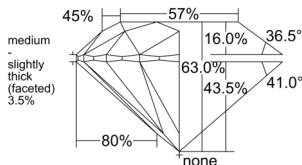

GIA®

FACSIMILE

GIA REPORT 3545767641

Verify this report at GIA.edu

GIA NATURAL DIAMOND DOSSIER®

March 09, 2026
GIA Report Number 3545767641
Shape and Cutting Style ..... Round Brilliant
Measurements ..... 5.63 - 5.67 x 3.56 mm

GRADING RESULTS

Carat Weight ..... 0.70 carat
Color Grade ..... G
Clarity Grade VS2
Cut Grade ..... Excellent

ADDITIONAL GRADING INFORMATION

Polish ..... Excellent
Symmetry ..... Excellent
Fluorescence ..... None
Clarity Characteristics ..... Crystal, Cloud
Inscription(s): GIA 3545767641

PROPORTIONS

GRADING SCALES

GIA COLOR SCALE

COLORLESS	D
	E
	F
	G
	H
	I
	J
NEAR COLORLESS	K
	L
Faint	M
	N
	O
	P
	Q
	R
	S
	T
	U
	V
	W
	X
	Y
Light	Z

GIA CLARITY SCALE

FLAWLESS	INTERNAL FLAWLESS	
		FLAWLESS
VERY VERY SLIGHTLY INCLUDED	VVS₁	
	VVS₂	
VERY SLIGHTLY INCLUDED	VS₁	
	VS₂	
SLIGHTLY INCLUDED	SI₁	
	SI₂	
INCLUDED	I₁	
	I₂	
	I₃	

GIA CUT SCALE

EXCELLENT
VERY GOOD
GOOD
FAIR
POOR