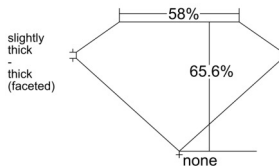

GIA®

FACSIMILE

GIA REPORT 3545773446

Verify this report at GIA.edu

GIA NATURAL DIAMOND DOSSIER®

March 09, 2026
GIA Report Number 3545773446
Shape and Cutting Style ..... Pear Brilliant
Measurements ..... 7.83 x 5.34 x 3.50 mm

GRADING RESULTS

Carat Weight ..... 0.90 carat
Color Grade ..... F
Clarity Grade VS2

ADDITIONAL GRADING INFORMATION

Polish ..... Excellent
Symmetry ..... Excellent
Fluorescence ..... None
Clarity Characteristics ..... Crystal
Inscription(s): GIA 3545773446

PROPORTIONS

Profile not to actual proportions

GRADING SCALES

GIA COLOR SCALE		GIA CLARITY SCALE			
COLORLESS	D	VERY VERY SLIGHTLY INCLUDED	FLAWLESS		
	E		INTERNALLY FLAWLESS		
	F	VERY SLIGHTLY INCLUDED	VVS₁		
	G		VVS₂		
	H		VS₁		
	NEAR COLORLESS	I	SLIGHTLY INCLUDED	VS₂	
		J		SI₁	
		FAINT	K	INCLUDED	SI₂
			L		I₁
			M		I₂
VERT LIGHT			N	INCLUDED	I₃
			O		
			P		
	Q				
LIGHT	R				
	S				
	T				
	U				
	V				
	Z