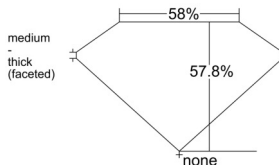

GIA®

FACSIMILE

GIA REPORT 3545774354

Verify this report at GIA.edu

GIA NATURAL DIAMOND DOSSIER®

March 10, 2026
GIA Report Number 3545774354
Shape and Cutting Style ..... Heart Brilliant
Measurements ..... 5.37 x 5.86 x 3.39 mm

GRADING RESULTS

Carat Weight ..... 0.62 carat
Color Grade ..... G
Clarity Grade VVS1

ADDITIONAL GRADING INFORMATION

Polish ..... Excellent
Symmetry ..... Excellent
Fluorescence ..... None
Clarity Characteristics ..... Pinpoint
Inscription(s): GIA 3545774354

PROPORTIONS

Profile not to actual proportions

GRADING SCALES

GIA COLOR SCALE		GIA CLARITY SCALE			
COLORLESS	D	VERY VERY SLIGHTLY INCLUDED	FLAWLESS		
	E		INTERNALLY FLAWLESS		
	F	VERY SLIGHTLY INCLUDED	VVS₁		
	G		VVS₂		
	H		VS₁		
	NEAR COLORLESS	I	SLIGHTLY INCLUDED	VS₂	
		J		SI₁	
		FAINT	K	INCLUDED	SI₂
			L		I₁
			M		I₂
VERT LIGHT	N	LIGHT	I₃		
	O				
	P				
	Q				
	R				
	S