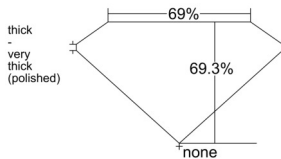

GIA®

FACSIMILE

GIA REPORT 3545789029

Verify this report at GIA.edu

GIA NATURAL DIAMOND DOSSIER®

March 12, 2026
GIA Report Number 3545789029
Shape and Cutting Style ..... **Cut-Cornered Rectangular Modified Brilliant**
Measurements ..... 5.53 x 3.94 x 2.73 mm

GRADING RESULTS

Carat Weight ..... 0.50 carat
Color Grade I
Clarity Grade VVS2

ADDITIONAL GRADING INFORMATION

Polish ..... Excellent
Symmetry ..... Very Good
Fluorescence ..... Faint
Clarity Characteristics ..... Pinpoint
Inscription(s): GIA 3545789029

PROPORTIONS

Profile not to actual proportions

GRADING SCALES

GIA COLOR SCALE		GIA CLARITY SCALE			
COLORLESS	D	VERY VERY SLIGHTLY INCLUDED	FLAWLESS		
	E		INTERNALLY FLAWLESS		
	F	VERY SLIGHTLY INCLUDED	VVS₁		
	G		VVS₂		
	H		VS₁		
	NEAR COLORLESS	I	SLIGHTLY INCLUDED	VS₂	
		J		SI₁	
		FAINT	K	INCLUDED	SI₂
			L		I₁
			M		I₂
VERT LIGHT			N	INCLUDED	I₃
			O		
			P		
	Q				
LIGHT	R				
	S				
	T				
	U				
	V				
	Z