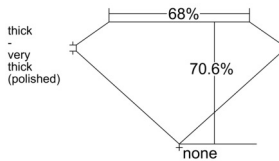

GIA®

FACSIMILE

GIA REPORT 3545794377

Verify this report at GIA.edu

GIA NATURAL DIAMOND DOSSIER®

March 11, 2026
GIA Report Number **3545794377**
Shape and Cutting Style ..... **Square Emerald Cut**
Measurements ..... **4.84 x 4.73 x 3.34 mm**

GRADING RESULTS

Carat Weight ..... **0.70 carat**
Color Grade ..... **F**
Clarity Grade **S11**

ADDITIONAL GRADING INFORMATION

Polish ..... **Excellent**
Symmetry ..... **Excellent**
Fluorescence ..... **None**
Clarity Characteristics ..... **Cloud**
Inscription(s): **GIA 3545794377**

PROPORTIONS

Profile not to actual proportions

GRADING SCALES

GIA COLOR SCALE		GIA CLARITY SCALE			
COLORLESS	D	VERY VERY SLIGHTLY INCLUDED	FLAWLESS		
	E		INTERNALLY FLAWLESS		
	F	VERY SLIGHTLY INCLUDED	VVS₁		
	G		VVS₂		
	H		VS₁		
	NEAR COLORLESS	I	SLIGHTLY INCLUDED	VS₂	
		J		S1₁	
		FAINT	K	INCLUDED	S1₂
			L		I₁
			M		I₂
VERT LIGHT	N	LIGHT	I₃		
	O				
	P				
	Q				
	R